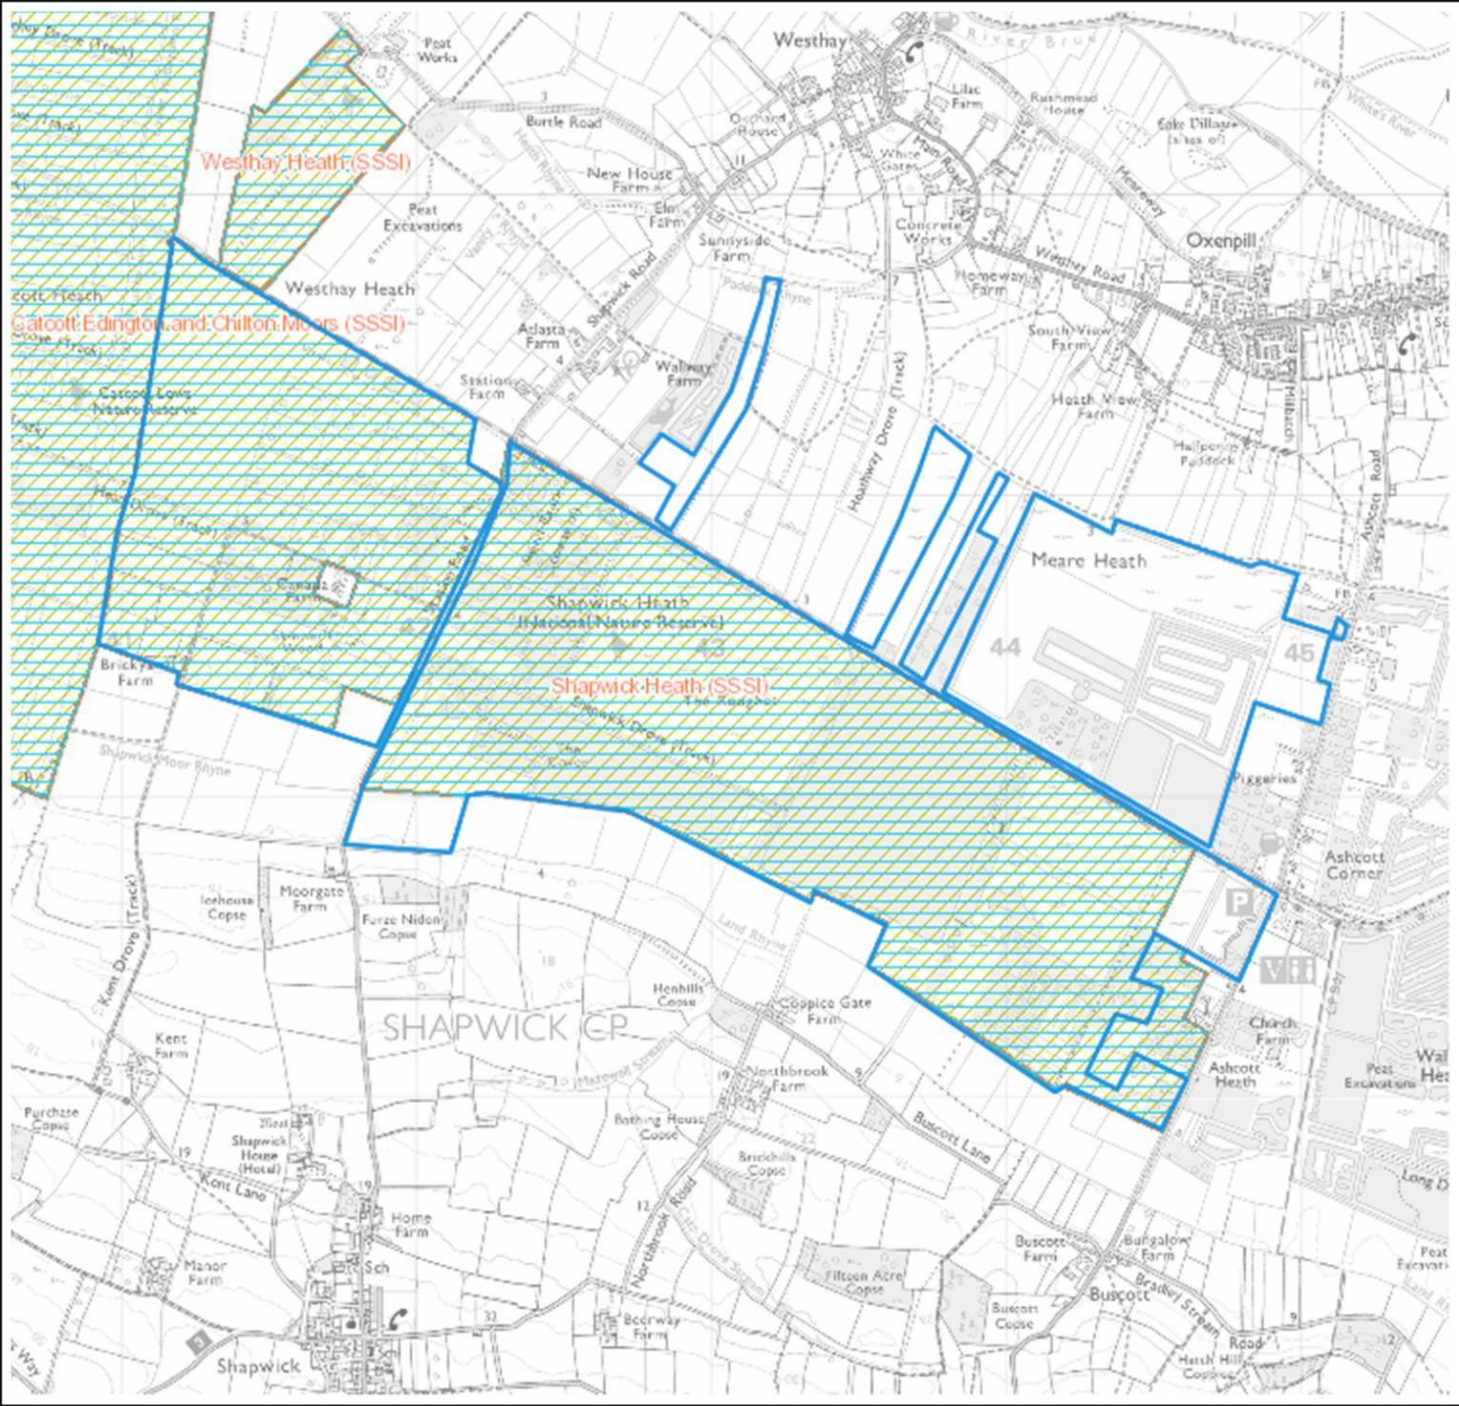

Map 3 - Shapwick Heath NNR designations

Key

-  National Nature Reserve boundary
 -  Ramsar sites England © Natural England
 -  Special Protection Areas England © Natural England
 -  SSSI England Detailed © Natural England
- Ordnance Survey (Greyscale) © Ordnance Survey

Contains, or is derived from, information supplied by Ordnance Survey. © Crown copyright and database rights 2018. Ordnance Survey 100022021.

Map Produced from WebMap2 on 07/11/18
 Map Projection: British National Grid
 Map Scale at A4: 1:25,000